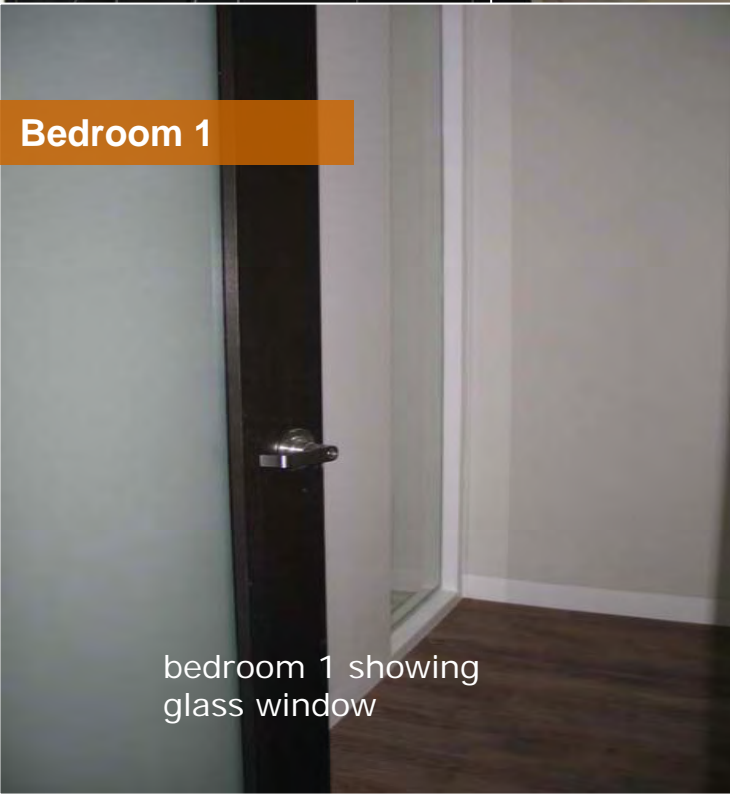

Master's Bedroom

master's AC opening ready provision

master's bedroom hallway

master's laminated bedroom closet

varnished main door with high quality lockset

master's sliding door leading to balcony

sliding door

Master's T&B

Master's Toilet & Bath

black-tiled master's shower area

master's lavatory & water closet

master's lavatory

bedroom 1 showing glass window

bedroom 1

Dining area

Bedroom 2

Bedroom 2 laminated bedroom closet

Bedroom 2

Bedroom 2

uPVC windows @ Bedroom 2

common sink, 2nd floor

common toilet & bath, 2nd floor

powder room frosted glass door